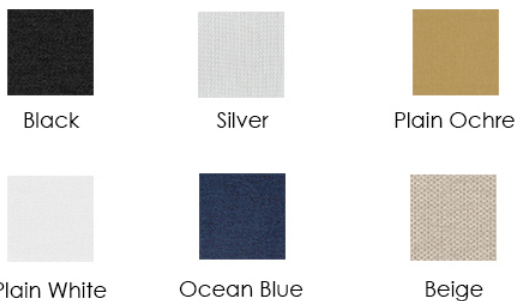

### FINISHES

Frame, Cushions

### MATERIALS

- Powder-Coated Aluminum
- Fabric
- Porcelain Stoneware

The Riviera living armchair, with its wide and deep seat, is the ideal choice to welcome your body in a relaxing moment. The aluminum frame, light and elegant, highlights the generous volumes of the cushions, enriched by the bold texture of the selected fabrics. The stoneware armrests sublimate the armchair, adding a refined touch to the whole collection: this is the perfect piece of furniture to enhance the style of your outdoor living space.