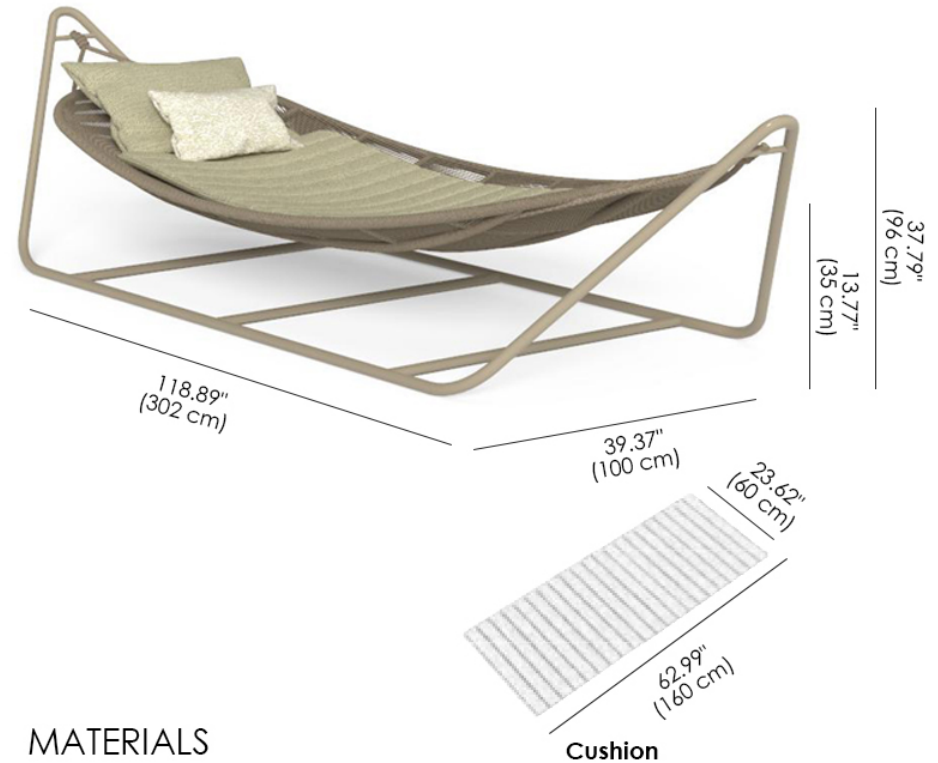

### FINISHES

Frame, Cushion

### Rope

### Fabric Pillow (Optional)

With its original shape, the Hammock of Panama collection is perfect to personalize your garden. Large but not bulky, its structure results to be light thanks to its aluminum structure and to the seat made of synthetic nautical ropes. The oscillating move is guaranteed by ropes which are firmly hooked to the structure assuring a moment of pure relax.