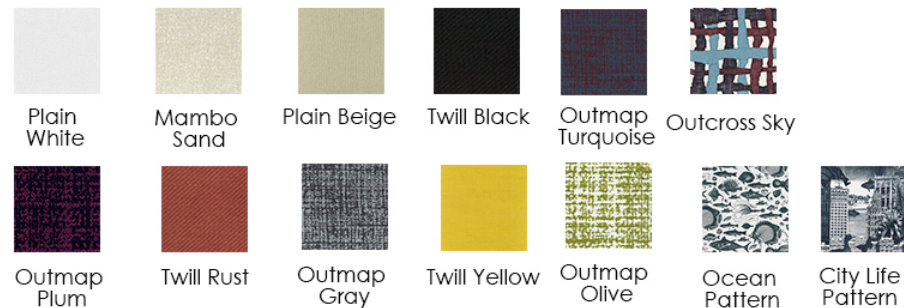

### FINISHES

Frame, Cushion

### Fabric Pillow (Optional)

Large and wraparound, the Daybed of Panama collection is ideal for outdoor furniture. With its great shape, the product is stable thanks to the aluminum used for the structure. The seat is entirely realized with synthetic nautical ropes and the cushion, soft and functional, is realized with weather proof materials. Available in many colors, the Daybed completes the relax area in the garden or by the pool.