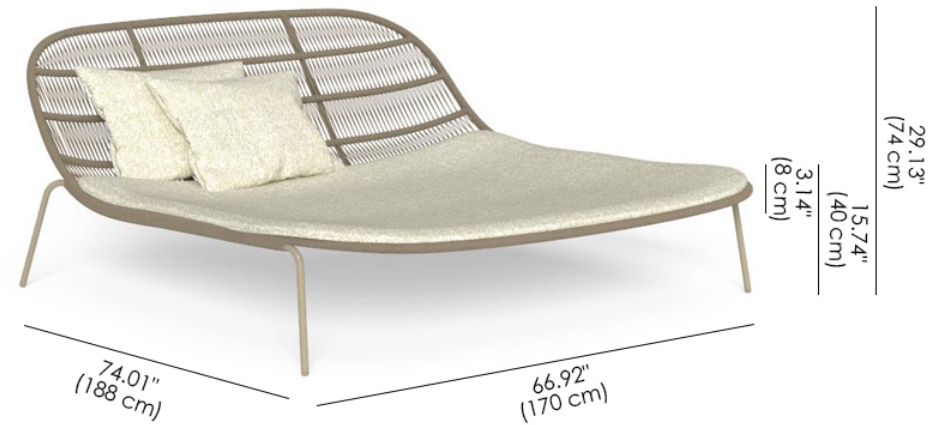

### FINISHES

Frame, Cushion

### Fabric Pillow (Optional)

Large and wraparound, the Daybed of Panama collection is ideal for outdoor furniture. With its great shape, the product is stable thanks to the aluminum used for the structure. The seat is entirely realized with synthetic nautical ropes and the cushion, soft and functional, is realized with weather proof materials. Available in many colors, the Daybed completes the relax area in the garden or by the pool.