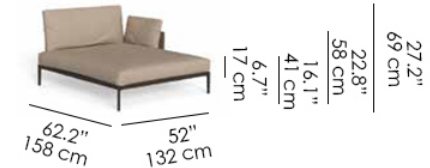

126.77" (322 cm) x 62.20" (158 cm)
W x D

27.16"
(69 cm)
22.83"
(58 cm)
16.14"
(41 cm)
6.69"
(17 cm)

Chaise Lounge Placing Arrangement

Left

Right

Sofa Placing Arrangement

Left

Right