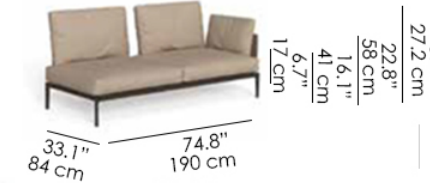

126.77" (322 cm) x 62.20" (158 cm)
W x D

27.16"
(69 cm)
22.83"
(58 cm)
16.14"
(41 cm)
6.69"
(17 cm)

Chaise Lounge Placing Arrangement

Left

Right

Sofa Placing Arrangement

Left

Right

Low Table