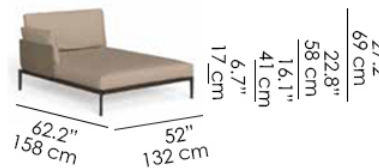

126.77" (322 cm) x 62.20" (158 cm)
W x D

27.16"
(69 cm)
22.83"
(58 cm)
16.14"
(41 cm)
6.69"
(17 cm)

Chaise Lounge Placing Arrangement

Left

Right

Sofa Placing Arrangement

Left

Right