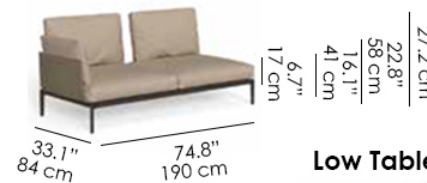

126.77" (322 cm) x 62.20" (158 cm)
W x D

27.16"
(69 cm)
22.83"
(58 cm)
16.14"
(41 cm)
6.69"
(17 cm)

Chaise Lounge Placing Arrangement

Left

Right

Sofa Placing Arrangement

Left

Right

Low Table