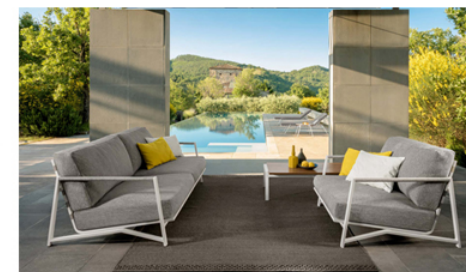

Outcross Olive

MATERIALS

- Fabric

The Cottage Collection Pillows are soft and elegant. They come in fabric finish. Available in different sizes and colors.

Available in following sizes :

Large Pillow 35.43" x 25.59" (cm 90 x 65)