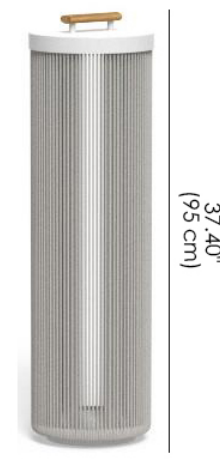

Coral Lamp H95

Designer - Marco Acerbis

FINISHES

Frame, Rope

White Frame
Beige Rope

Graphite Frame
Dark Gray Rope

Wood Handle

Teak

LIGHT SOURCE

LED: 7W, 2800K
Dimmable light

MATERIALS

- Powder-coated Aluminum
- Rope
- Wood

The Coral lamp H95 is the ideal product to be matched with the modules of the same collection. The synthetic rope, common thread of the entire collection, covers the aluminum structure giving a sense of lightness towards the top.

12.20" x 12.20"
(31 cm) x (31 cm)

37.40"
(95 cm)