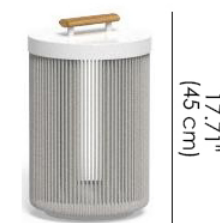

Coral Lamp H45

Designer - Marco Acerbis

FINISHES

Frame, Rope

White Frame
Beige Rope

Graphite Frame
Dark Gray Rope

Wood Handle

Teak

LIGHT SOURCE

LED: 3.5W, 2800K
Dimmable light

MATERIALS

- Powder-coated Aluminum
- Rope
- Wood

The Coral lamp H45 is the piece of furniture designed to be perfectly matched with the modules of the same line. The aluminum frame, covered with synthetic rope, fil rouge of the entire collection, expresses an overall feeling of lightness.

11.02" x 11.02"
(28 cm) x (28 cm)

17.71"
(45 cm)