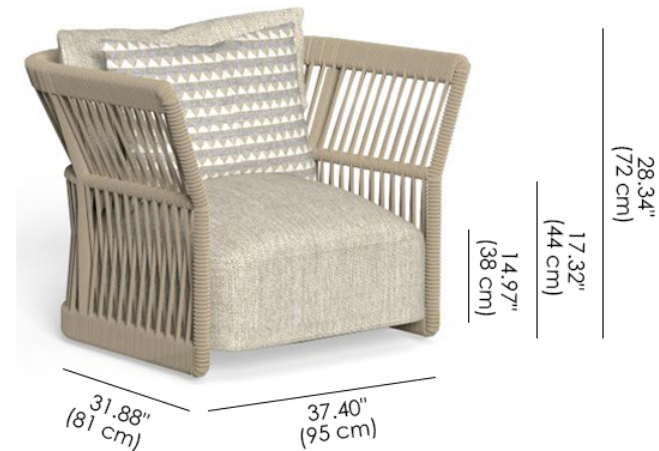

Cliff Lounge Armchair Backrest Rope

Designer - Ludovica + Roberto Palomba

FINISHES

Rope + Cushion

Fabric Pillow (Optional)

The Cliff Rope Lounge Armchair has been designed for outdoor use to be matched with the Talenti modular sofa, tables, dining chairs and sunbeds of the same collection. The backrest and the armrests, made up of interwoven nautical rope, are combined with cushions upholstered with removable fabric covers, adding a super-glamorous touch.

MATERIALS

- Fabric
- Rope
- Aluminum