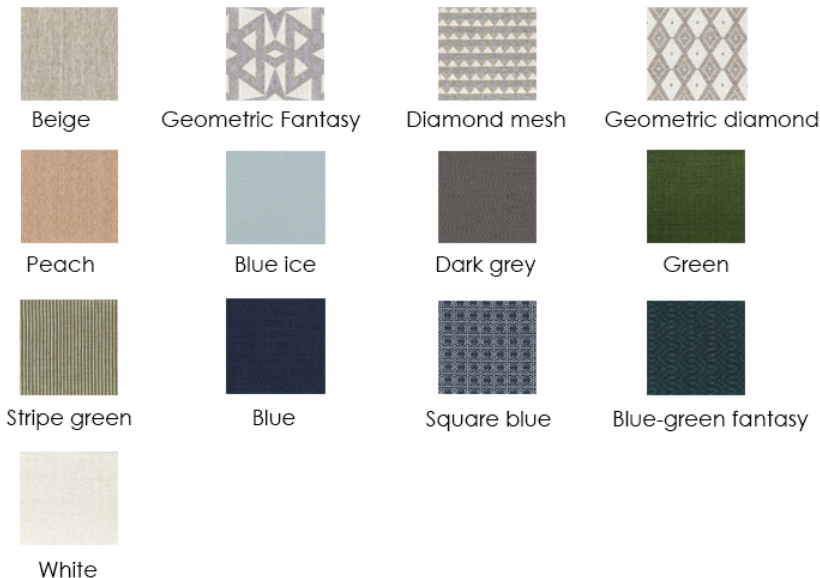

Cliff Fabric Lounge Armchair

Designer - Ludovica + Roberto Palomba

FINISHES

Frame + Cushion

Fabric Pillow (Optional)

The Cliff Lounge Armchair is characterized by a large, comfortable padded seat making it a versatile and modern piece of furniture, capable of enhancing the outdoor environment in which it is placed. The cushions, padded in quick dry foam, have removable covers, easy to wash and weather-resistant. The upholstery is made up of waterproof fabrics specifically designed and manufactured for outdoor use.

MATERIALS

- Fabric
- Aluminum