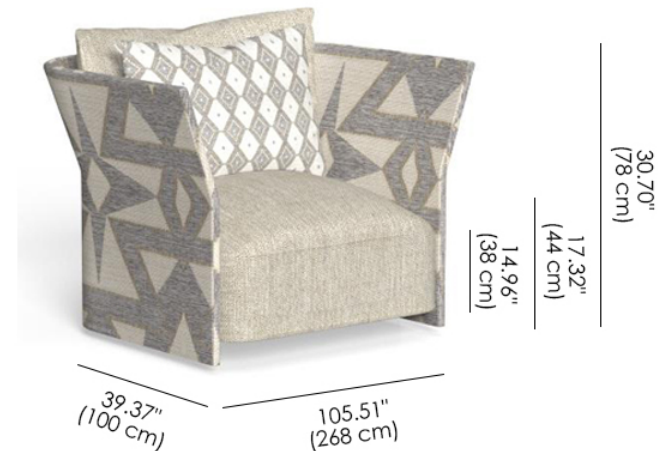

Cliff Fabric Lounge Armchair

Designer - Ludovica + Roberto Palomba

FINISHES

Frame + Cushion

Fabric Pillow (Optional)

The Cliff Lounge Armchair is characterized by a large, comfortable padded seat making it a versatile and modern piece of furniture, capable of enhancing the outdoor environment in which it is placed. The cushions, padded in quick dry foam, have removable covers, easy to wash and weather-resistant. The upholstery is made up of waterproof fabrics specifically designed and manufactured for outdoor use.

MATERIALS

- Fabric
- Aluminum