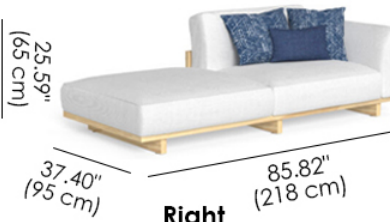

Argo//Wood Modular Sofa

Designer - Ludovica + Roberto Palomba

FINISHES

Frame, Cushions

Fabric Pillow (Optional)

MATERIALS

- Accoya Wood
- Fabric

The various combinations of the modular sofa, make the Argo the perfect product to decorate an ideal outdoor space. The theme of the wooden box, by which the collection is inspired, clearly appears in every possible combination, being highlighted by the innovative use of the Accoya wood in the structure. The deep and embracing seat is upholstered by carefully selected fabrics with removable and weather-resistant covers.

133.07" (338 cm) X 62.99" (160 cm)

Chaise Lounge Placing Arrangement

Left

Right

Sofa + Pouf Placing Arrangement

Left

Right