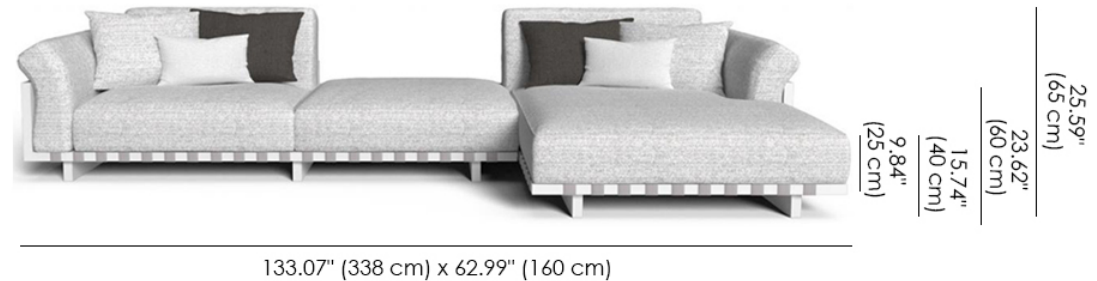

Argo//Alu Modular Sofa

Designer - Ludovica + Roberto Palomba

FINISHES

Frame, Cushions

Synthetic Elastic Belt

Fabric Pillow (Optional)

MATERIALS

- Powder-Coated Aluminum
- Fabric
- Synthetic

The several combinations offered by the modular sofa of the Argo Alu collection make it the perfect product for creating your own outdoor living space. Aesthetic research, freedom of composition, a solid aluminum structure with visible straps in contrast with soft and padded cushions make this sofa the perfect piece of furniture for spending special relaxing moments in the open air.