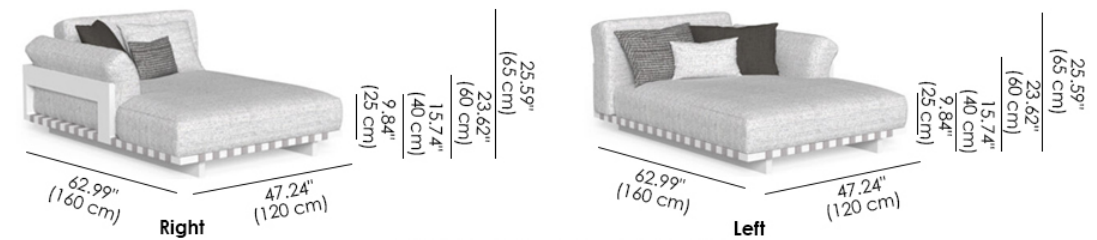

Chaise Lounge Placing Arrangement