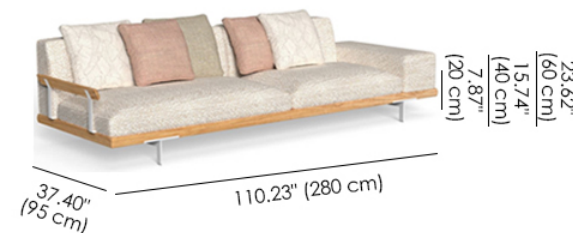

Soil

MATERIALS

- Wood Accoya
- Aluminum
- Fabric

The Allure 3-seater outdoor sofa, gives character and personality to the outdoor environment in which it fits. It has two armrest variants to choose from whose combinations give birth to different styles: thick and geometric with the armrest covered in fabric, elegant and light with the armrest in wood and aluminum. The compositional harmony between these two variations influences the final style of the sofa.

Three Seater Sofa With Wood Arms

Three Seater Sofa With Fabric Arms

Three Seater Sofa With Left Side Fabric and Right Side Wood Arm

Three Seater Sofa With Right Side Fabric and Left Side Wood Arm