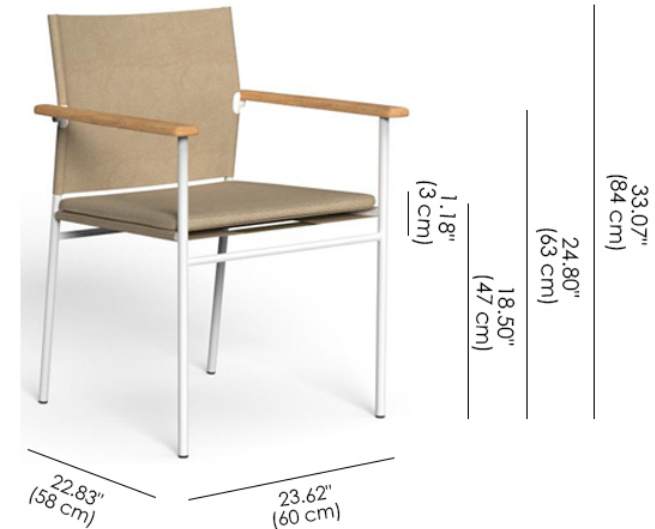

Mokka Frame  
Plain Taupe Cushions  
(Natural Teak Armrest)

Leather Backrest

Ivory

The Allure dining chair has an elegant and modern style. The steel frame is a refined combination of geometries. The finishes in wood, the backrest and the seat in faux leather, complete the slim and light design of the chair, which furnishes the outdoor spaces with style.