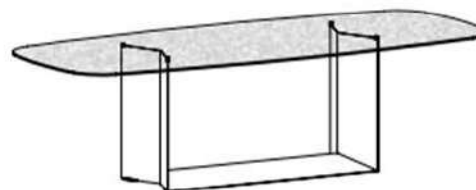

T5 Fused Glass Dining Table

design Giulio Mancini 2023

FINISHES

Central Base Finish

Graphite Black

Lacquered Metal
Matte White

Brushed Bronze

Titanio

Champagne

Top Finish

Fused Smoked
Glass

Fused Bronze
Glass

MATERIALS

- Glass
- Metal
- Lacquered Metal

Glass FINISH THICKNESS

- 0.47/0.59" (12 / 15 mm)

T5 Fused Glass Dining Table (200 cm) / (220 cm)

78.74" (200 cm) x 43.30" (110 cm) x 29.52" (75cm)
86.61" (220 cm) x 43.30" (110 cm) x 29.52" (75cm)

T5 Fused Glass Dining Table (240 cm)

94.48" (240 cm) x 43.30" (110 cm) x 29.52" (75cm)

T5 Fused Glass Dining Table (260 cm) / (280 cm)

102.36" (260 cm) x 43.30" (110 cm) x 29.52" (75cm)
110.23" (280 cm) x 43.30" (110 cm) x 29.52" (75cm)

T5 Fused Glass Dining Table (300 cm) / (320 cm)

118.11" (300 cm) x 43.30" (110 cm) x 29.52" (75cm)
125.98" (320 cm) x 47.24" (120 cm) x 29.52" (75cm)