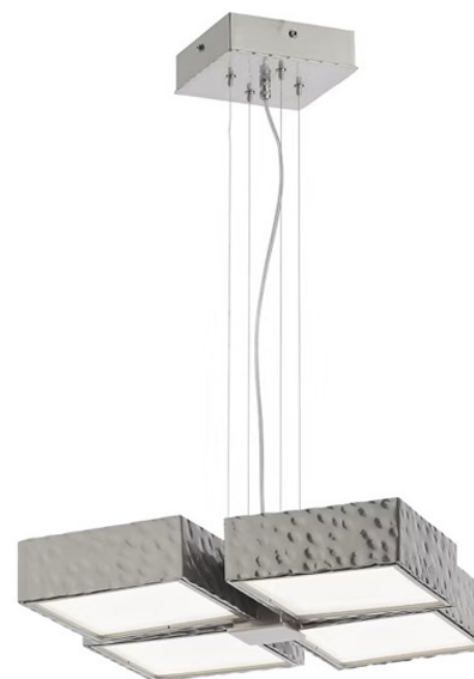

Black Nickel

Nickel

Brushed Bronze

Glass

White Lines

White

DIMENSIONS:

Diffuser width: 18.50" (47 cm)

Diffuser height: 18.50" (47 cm)

Lamp height: 4.72" (12 cm)

Depth: 18.50" (47 cm)

Base: 6.69" x 6.69" (17 x 17 cm)

Base height: 1.96" (5 cm)

Cord length: 51.2" (130 cm)

ELECTRICAL INFORMATION:

Bulb: 4 x LED 72W 24V LED (Led Module Included)

Lamp Color: 4000K

Delivered Lumens: 7776 lumens

Limelight Square Pendant Light 21103/4:

This collection resembles a beautifully balanced design with strong know-how that grew up in the years. Hammered by the hands of experienced craftsmen. Designed to be a breathtaking and glitzy highlight to an interior design project, it combines modern simplicity with an elegant and luxurious twist.

Model 21103/4

MATERIALS

- Glass
- Metal