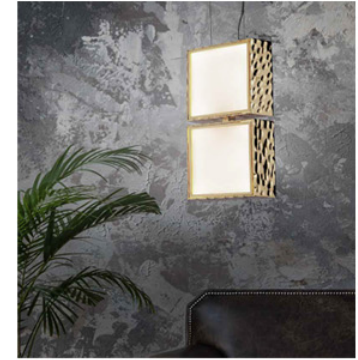

Black Nickel

Nickel

Brushed Bronze

Glass

White Lines

White

DIMENSIONS:

Diffuser width: 7.87" (20 cm)

Diffuser height: 7.87" (20 cm)

Lamp height: 16.53" (42 cm)

Depth: 7.87" (20 cm)

Base: 8.66" x 4.72" (22 x 12 cm)

Base height: 1.96" (5 cm)

Cord length: 51.2" (130 cm)

ELECTRICAL INFORMATION:

Bulb: 2 x LED 36W 24V LED (Led Module Included)

Lamp Color: 4000K

Delivered Lumens: 3888 lumens

Limelight Square Pendant Light 21100/S2:

This collection resembles a beautifully balanced design with strong know-how that grew up in the years, hammered by the hands of experienced craftsmen. Designed to be a breathtaking and glitzy highlight to an interior design project, it combines modern simplicity with an elegant and luxurious twist.