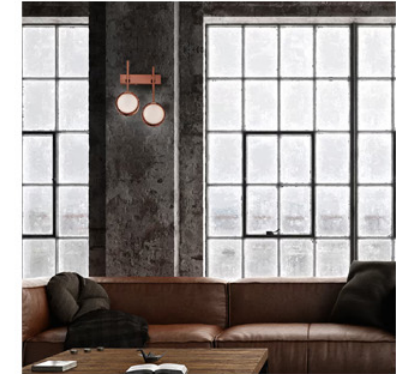

### DIMENSIONS:

Circle diameter: 9.05" (23 cm)

Height: 15.74" (40 cm)

Base: 7.87" x 2.36" (20 x 6 cm)

Base height: 1.37" (3.5 cm)

### Limelight Small Circle Wall Lamp 21218/AG:

This collection resembles a beautifully balanced design with strong know-how that grew up in the years. Hammered by the hands of experienced craftsmen. Designed to be a breathtaking and glitzy highlight to an interior design project, it combines modern simplicity with an elegant and luxurious twist.