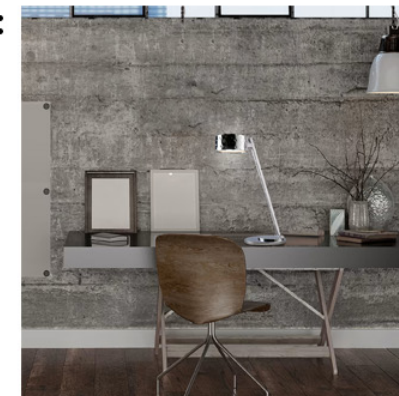

FINISHES

Metal

Glass

DIMENSIONS:

Circle diameter: 10.23" (26 cm)

Height: 14.96" (38 cm)

Base diameter: 5.90" (15 cm)

ELECTRICAL INFORMATION:

Bulb: 1 x LED 7.5W 24V LED (Led Module Included)

Lamp Color: 4000K

Delivered Lumens: 810 lumens

Limelight Small Circle Table Lamp 21219/LG:

21219/LG - Table Lamp with hand-hammered metal band around a glass diffuser. Metal structure and base. Part of Stillux Limelight product catalog.