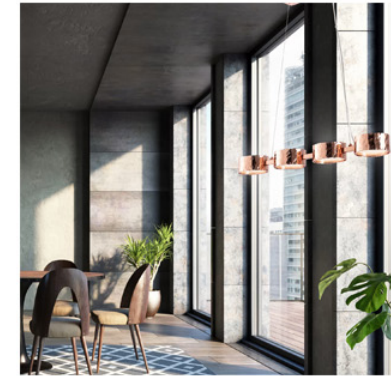

Limelight Small Circle Pendant Light 21205/SR4:

The Limelight Small Circle Pendant Light will bring beautiful ambient light to any contemporary space. This collection resembles a beautifully balanced design with strong know-how that grew up in the years. Hammered by the hands of experienced craftsmen. Designed to be a breathtaking and glitzy highlight to an interior design project, it combines modern simplicity with an elegant and luxurious twist.