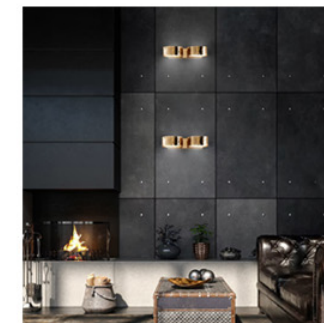

Limelight Small Circle 2-Wall Lamp 21216/A2:

21216/A2 - Wall lamp with hand-hammered metal band around a circular glass diffuser. Metal backplate. Part of Stillux Limelight product catalog.

Model 21216/A2