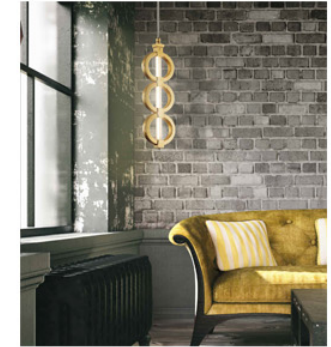

FINISHES

Metal

DIMENSIONS:

Ring diameter: 4.53" (11.5 cm)
 Height: 14.17" (36 cm)
 Canopy diameter: 1.96" (5 cm)
 Canopy height: 5.11" (13 cm)
 Cord Length: 39.4" (100 cm)

ELECTRICAL INFORMATION:

Bulb: 3 x LED 6.6W 24V LED (Led Module Included)
 Lamp Color: 4000K
 Delivered Lumens: 660 lumens

Limelight Chain Vertical Pendant Light 21070/S3:

The Limelight Chain Vertical Pendant Light features a collection of Metal Rings each housing a Frosted Glass tube to diffuse light. This elegant fixture will elevate any contemporary space. Functional and minimal design. In the hands of Stillux's craftsmen, we've turned this inspiration into a new design of modular lighting fixtures.