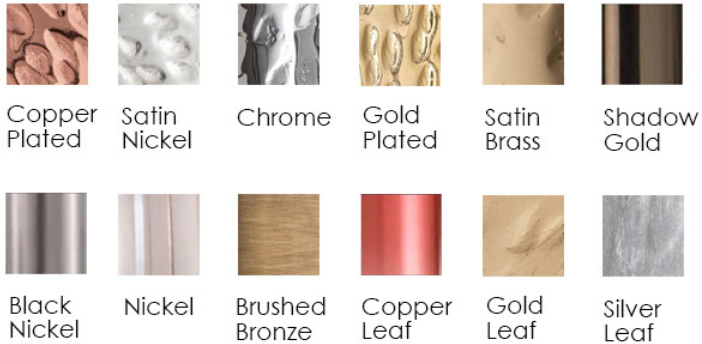

FINISHES

Metal

DIMENSIONS:

Ring diameter: 4.53" (11.5 cm)
 Height: 14.17" (36 cm)
 Canopy diameter: 1.96" (5 cm)
 Canopy height: 5.11" (13 cm)
 Cord Length: 39.4" (100 cm)

ELECTRICAL INFORMATION:

Bulb: 3 x LED 6.6W 24V LED (Led Module Included)
 Lamp Color: 4000K
 Delivered Lumens: 660 lumens

Limelight Chain Vertical Pendant Light 21070/S3:

The Limelight Chain Vertical Pendant Light features a collection of Metal Rings each housing a Frosted Glass tube to diffuse light. This elegant fixture will elevate any contemporary space. Functional and minimal design. In the hands of Stillux's craftsmen, we've turned this inspiration into a new design of modular lighting fixtures.