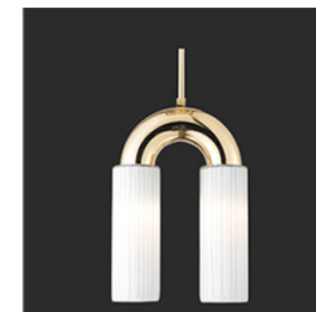

FINISHES

Metal

Satin Nickel

Chrome

Gold Plated

Satin Brass

Brushed Bronze

Glass

Clear

White

DIMENSIONS:

Width: 11.81" (30 cm)

Depth: 11.81" (30 cm)

Height: 39.37" (100 cm)

Min height: 19.68" (50 cm)

Canopy diameter: 4.72" (12 cm)

ELECTRICAL INFORMATION:

Bulb: 2 x E27 13W LED (Bulb Not Included)

MATERIALS

- Glass
- Metal

Lighting Lab Tube Vertical Pendant Light 21047/C:

The Lighting Lab Tube Vertical Pendant Light is a beautiful combination of Metal and textured Glass. It features two downward extending arms with Clear or White Glass diffusers that will elevate any space.