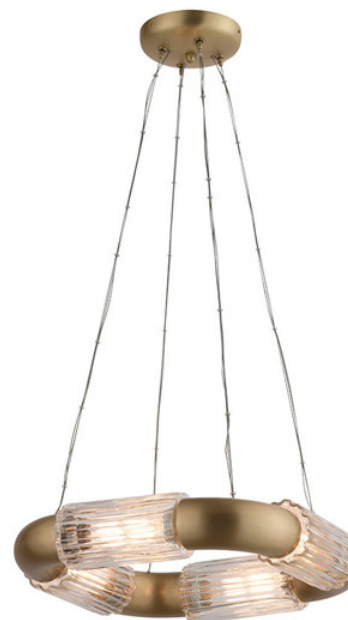

FINISHES

Metal

Satin Nickel

Chrome

Gold Plated

Satin Brass

Brushed Bronze

Glass

Clear

White

DIMENSIONS:

Width: 15.74" (40 cm)

Height: 3.14" (8 cm)

Depth: 15.74" (40 cm)

Canopy diameter: 5.11" (13 cm)

Cord Length: 51.2" (130 cm)

ELECTRICAL INFORMATION:

Bulb: 4 x E14 4W LED (Bulb Not Included)

Lighting Lab Tube Pendant Light 21042/4:

The Lighting Lab Tube Pendant Light is a beautiful combination of Metal and Glass. It features a soft square silhouette with Clear or White Glass diffusers that will elevate any space.

Model 21042/4

MATERIALS

- Glass
- Metal