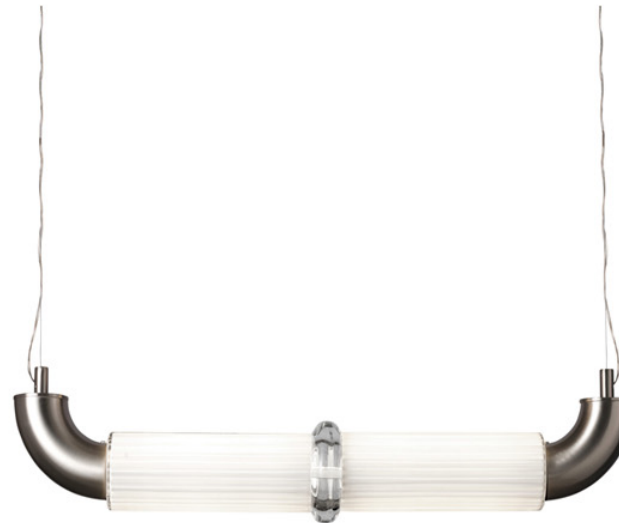

Clear

White

DIMENSIONS:

Width: 35.43" (90 cm)

Height: 8.66" (22 cm)

Depth: 35.43" (90 cm)

Canopy diameter: 2.75" (7 cm)

Cord Length: 51.2" (130 cm)

Canopy height: 7.87" (20 cm)

Number of canopy: 2

ELECTRICAL INFORMATION:

Bulb: 1 x LED/40W/24V LED (Led Module Include)

Lamp Color: 4000K

Lighting Lab Tube Horizontal Pendant Light 21048/S:

The Lighting Lab Tube Horizontal Pendant Light will bring an industrial aesthetic into any contemporary space. It features a White or Clear textured Glass diffuser between two Metal corners.

Model 21048/S

MATERIALS

- Glass
- Metal