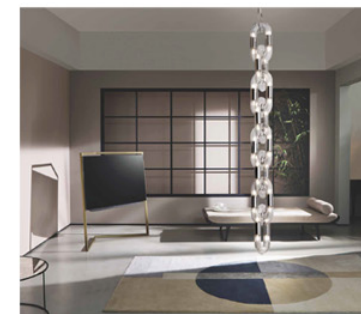

Black
Nickel

Nickel

Brushed
Bronze

Glass

Clear

White

DIMENSIONS:

Width: 10.62" (27 cm)

Depth: 10.62" (27 cm)

Height: 108.26" (275 cm)

Canopy diameter: 4.72" (12 cm)

Chain length: 19.68" (50 cm)

ELECTRICAL INFORMATION:

Bulb: 32 x E14 4W LED (Bulb Not Included)

Lighting Lab Link Vertical Pendant Light 21007/C8:

The Lighting Lab Link Vertical Pendant Light is a stunning display of intermingled shapes. It features Glass and Metal ovals hanging from each other with light diffusing from each one.

Model 21007/C8

MATERIALS