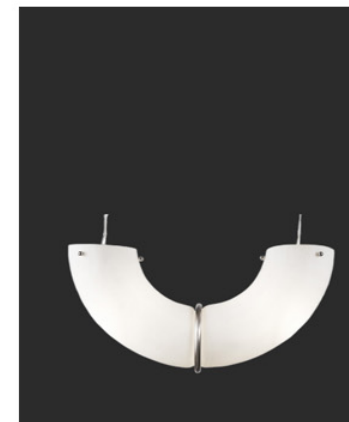

FINISHES

Metal

Satin Nickel

Chrome

Gold Plated

Satin Brass

Brushed Bronze

Glass

Shiny White

Mat White

DIMENSIONS:

Width: 19.68" (50 cm)

Height: 9.84" (25 cm)

Depth: 19.68" (50 cm)

Canopy diameter: 3.14" (8 cm)

Cord Length: 51.2" (130 cm)

Number of canopy: 2

ELECTRICAL INFORMATION:

Bulb: 2 x E27 13W LED (Bulb Not Included)

Lighting Lab Link Half Pendant Light 21055/S:

The Lighting Lab Link Half Pendant Light adds elegant ambient light to any contemporary space. It features Mat White or Shiny White glass diffusers joined by a metal ring and hanging from a matching canopy.

Model 21055/S

MATERIALS

- Glass
- Metal