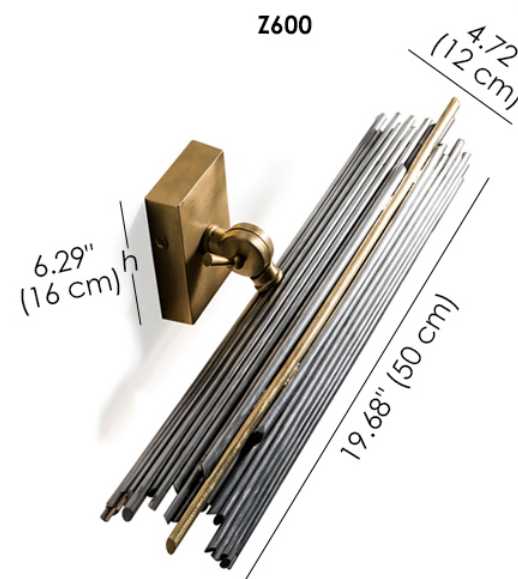

### ELECTRICAL INFORMATION

LED: 40W, 2xE14

### FINISHES

Structure Finish - Metal and Brass

Metal and Natural Brass

### MATERIALS

- Metal
- Brass

Wall lamp in metal and brass in natural finish.