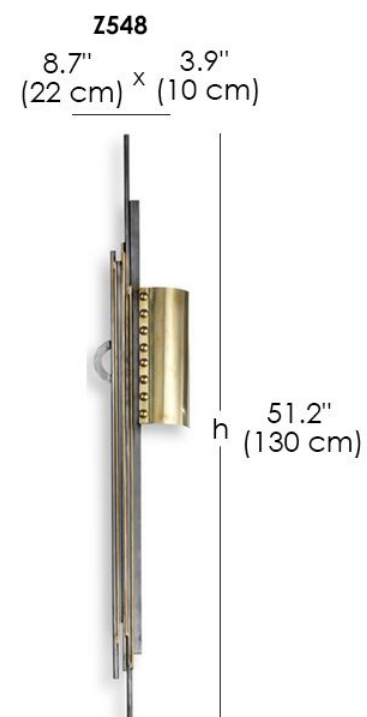

Wall Light Z548

Designer - Simone Granchi

ELECTRICAL INFORMATION

LED: 60W, 1xE27

FINISHES

Detail Finish - Metal and Brass

Emery Metal and Natural Brass

MATERIALS

- Metal
- Brass

Wall lamp composed by hand welded, emery metal and natural brass details.

Table Lamp Z548 By Simone Granchi