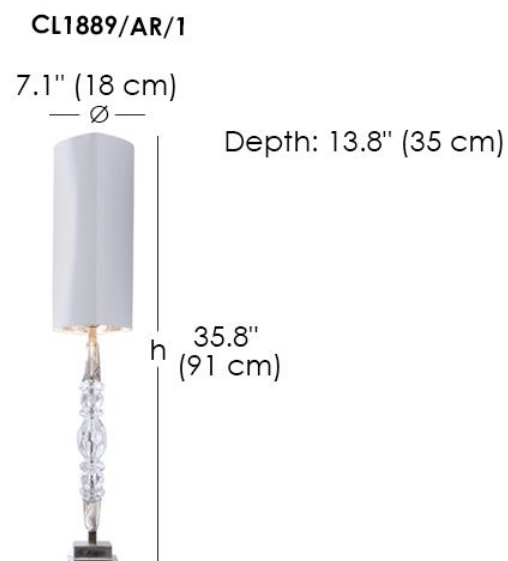

Table Lamp CL1889/AR/1

Designer - Simone Granchi

ELECTRICAL INFORMATION

LED: 60W, 1xE27

FINISHES

Detail Finish - Brass and Crystal

Chromed Brass and Hand cut Crystal

Lampshade Finish - Fabric

White Chintz

MATERIALS

- Brass
- Crystal
- Fabric

Chromed brass lamp with hand cut crystal details and crystal. White chintz lampshade with silver colored inside.