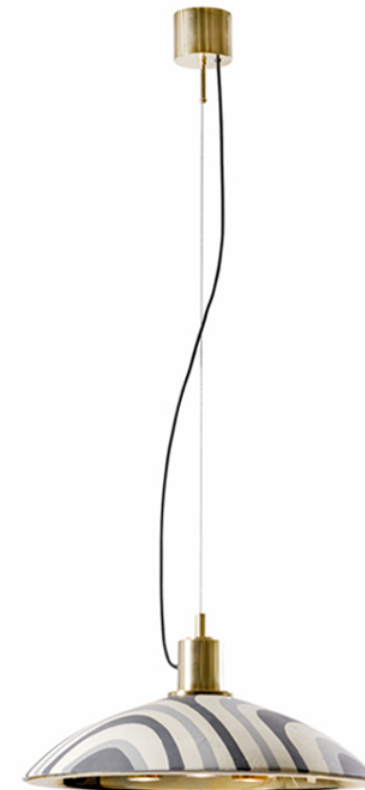

Pendant Lamp 7306/G

7306/G

Designer - Francesca Granchi

DIMENSIONS

Diameter: 23.6" (60 cm)
Height: 10.6" (27 cm)
Cable height: 60" (150 cm)

ELECTRICAL INFORMATION

LED: 4xG10

Hanging lamp in gilded brass details with hand decorated majolica plate in gray tones. Steel cable with electric wire (60"/150 cm).

MATERIALS

- Brass
- Majolica
- Steel
- Wire

Pendant Lamp 7306/G By Francesca Granchi