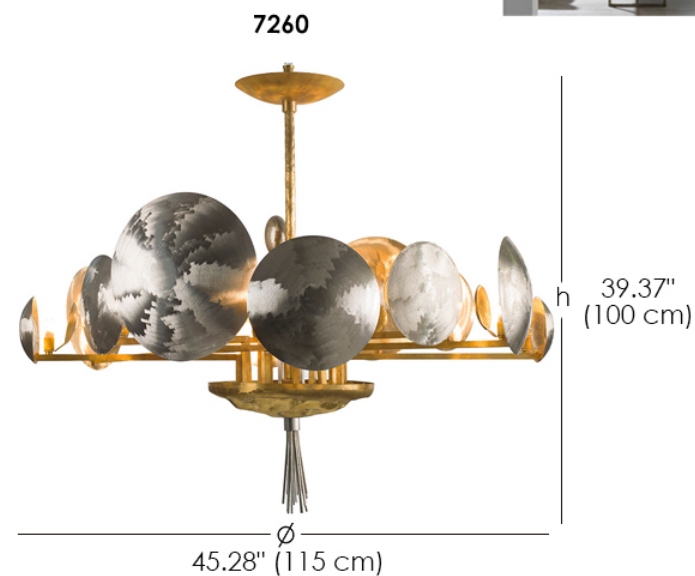

Chandelier 7260

Designer - Simone Granchi

ELECTRICAL INFORMATION

LED: 12xG9

FINISHES

Central Round Element & Arm Finish - Metal

Natural Brass

Disk Finish - Metal

Nickel

MATERIALS

- Metal

Chandelier all engraved by hand in "Fabric Effect".
Natural brass and nickel plated finish.

Chandelier 7260 By Simone Granchi