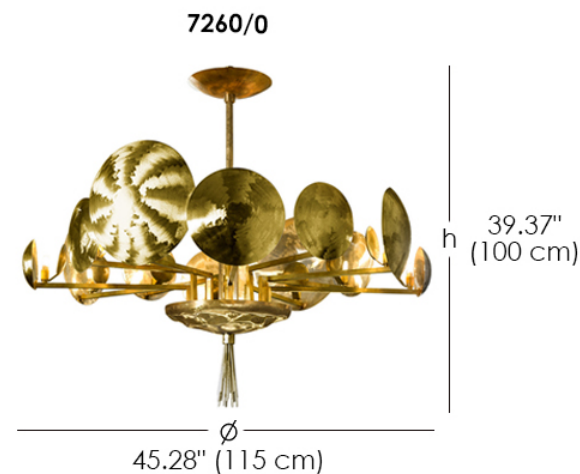

Chandelier 7260/0

Designer - Simone Granchi

ELECTRICAL INFORMATION

LED: 12xG9

FINISHES

Central Round Element & Arm Finish - Metal

Natural Brass

Disk Finish - Metal

Gold

MATERIALS

- Metal

Chandelier all engraved by hand in "Fabric Effect" in a natural brass. This round-shaped brass chandelier has been made with a very precious technique on its surface.

Chandelier 7260/0 By Simone Granchi