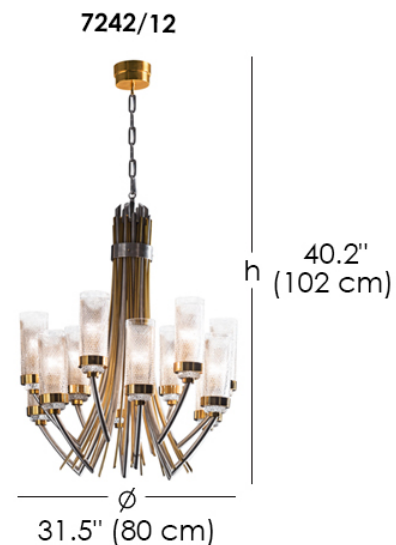

Chandelier 7242/12

Designer - Francesca Granchi

ELECTRICAL INFORMATION

LED: 40W, 12xE14

FINISHES

Structure Finish - Brass

Gold Flash and Satin Nickel

Cup Finish - Crystal

Hand Cut Crystal

MATERIALS

- Brass
- Crystal

Brass chandelier with gold flash and satin nickel finish. Hand cut crystal cups.

Chandelier 7242/12 By Francesca Granchi