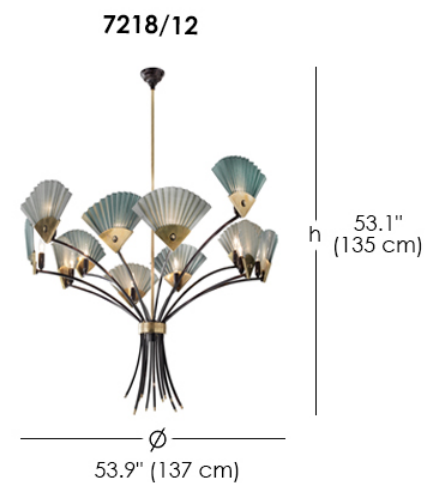

Chandelier 7218/12

Designer - Simone Granchi

ELECTRICAL INFORMATION

LED: 40W, 12xE14

FINISHES

Structure Finish - Metal

Matte Black Lacquered Brass

Detail Finish - Metal

Bronze

Lampshade Finish - Fabric

Gray Green and Blue Green

MATERIALS

- Metal
- Fabric

Chandelier in matte black lacquered brass. Bronze details.
The lampshades are silk fans with two shades of green.

Chandelier 7218/12 By Simone Granchi