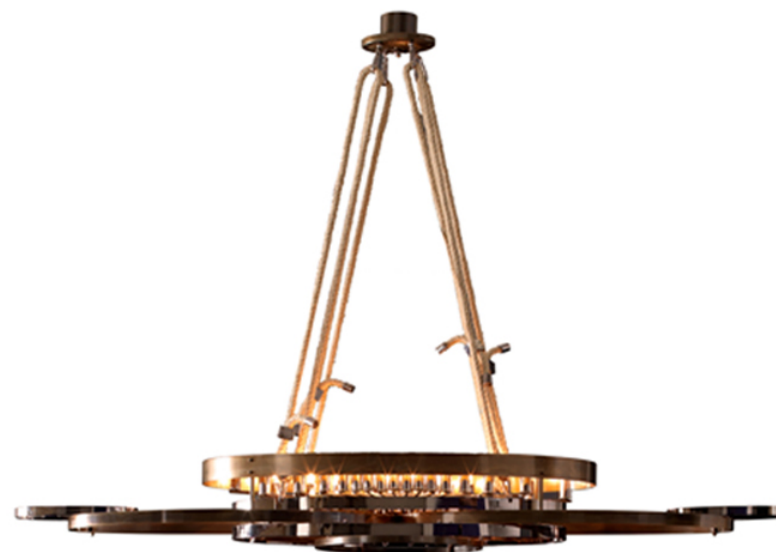

Chandelier 7210

7210

Designer - Francesca Granchi

DIMENSIONS

Width: 84.6" (215 cm)

Depth: 22.4" (57 cm)

Height: 57.1" (145 cm)

ELECTRICAL INFORMATION

LED: 40W, 32xE14

Brass chandelier made of ovals, entirely handmade. The finish is a mix of burnished and rose-colored fume chrome. The chandelier is fixed to the ceiling with a natural, extensible rope.

MATERIALS

- Brass
- Rope

Chandelier 7210 By Francesca Granchi