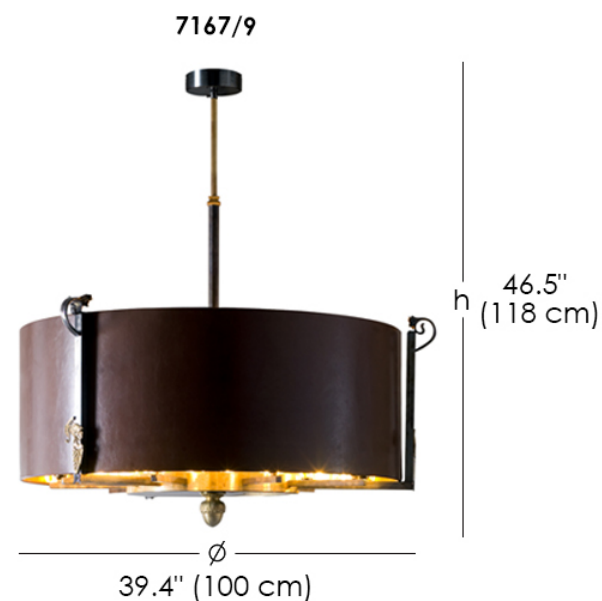

Chandelier 7167/9

Designer - Simone Granchi

ELECTRICAL INFORMATION

LED: 40W, 9xE14

FINISHES

Structure Finish - Bronze

Burnished Brass and Pewter

Lampshade Finish - Leather

Brown

MATERIALS

- Bronze
- Leather

Bronze chandelier with burnished brass and pewter finish. Leather lampshade with golden inside; also available in fabric.

Chandelier 7167/9 By Simone Granchi