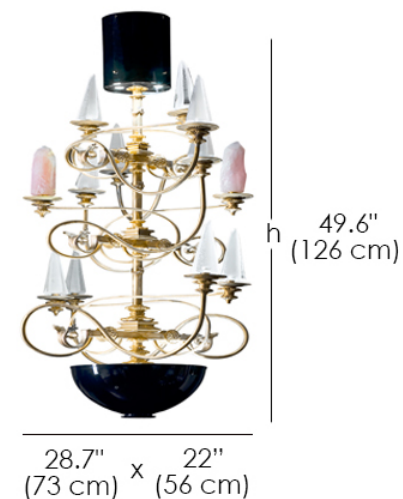

Chandelier 7165

Designer - Simone Granchi

ELECTRICAL INFORMATION

LED: 4Wx8, 7xGU10

FINISHES

Structure Finish - Bronze

Natural

Detail Finish - Crystal and Stone

Polished Crystal and Pink Quartz

Upper and Lower Lamp Finish - Brass

Glossy Black Lacquered

MATERIALS

- Bronze
- Brass
- Crystal
- Stone

7165

Chandelier with natural finish, bronze structure. Polished crystal details and pink quartz stones. Glossy-black lacquered brass upper and lower lamp structure.

Chandelier 7165 By Simone Granchi