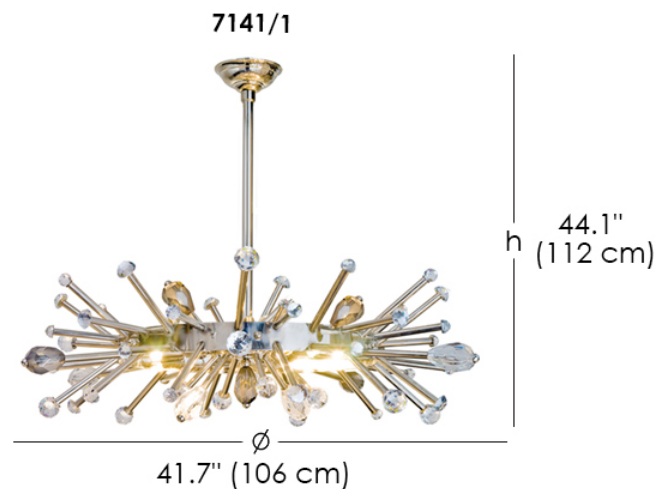

Chandelier 7141/1

Designer - Simone Granchi

ELECTRICAL INFORMATION

LED: 40W, 12xG9

FINISHES

Structure Finish - Metal

Chrome and Brass

Crystal Finish - Crystal

Crystal

MATERIALS

- Metal
- Crystal

Chromed brass chandelier with crystals.

Chandelier 7141/1 By Simone Granchi