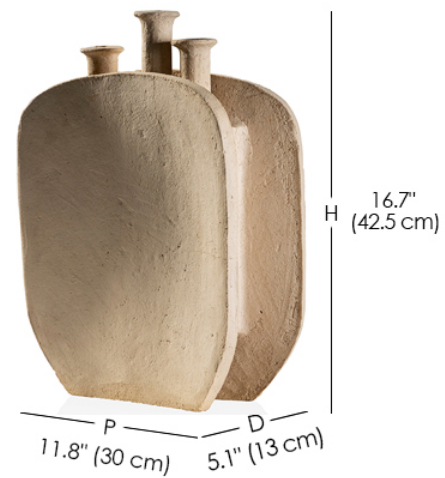

Vase 2601

Designer - Granchi Studio

FINISHES

Structure Finish - Clay

Pink Clay

MATERIALS

- Clay

2601

Vase completely handmade in pink clay.