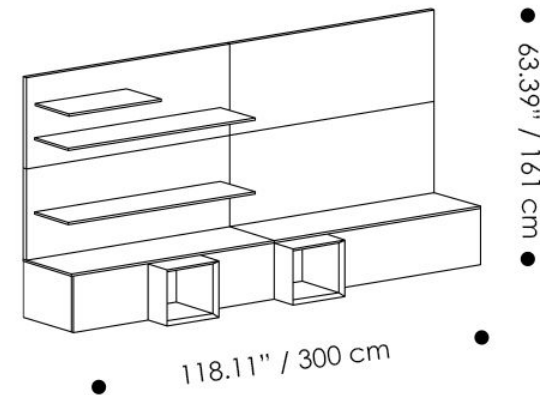

FINISHES

Wall Panel & Open Cube Cabinet Finish - Wood

Rovere Fumo (Smoked Oak)

Shelf & Cabinet Finish - Metal

Seta Matte Lacquer

MATERIALS

- Wood
- Metal

Spazio Open TV Media Wall Unit -

Spazio is the very essence of functionality. With close attention to details and a love of textures, it offers a range of modules, sizes and finishes unrivaled in their variety and flexibility.

Overall Dimensions: L x D x H

118.11" (300 cm) x 13.78"-17.72" (35-45 cm) x 63.39" (161 cm)