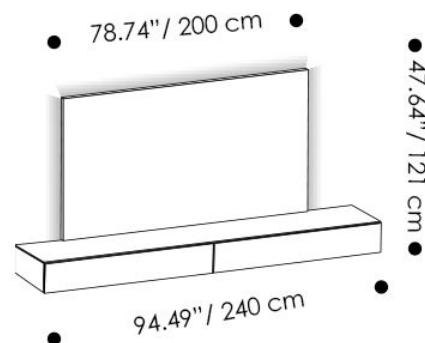

- Wood
- Metal
- LED Lights

Spazio Hanging TV Wall Unit With LED Light -

Spazio is ideal for every room in the home and has something to satisfy the tastes and requirements of everyone. This hanging TV wall unit has two drawers and a dimmable lighting controller.

Overall Dimensions: W x H x D

94.49" (240 cm) x 47.64" (121 cm) x 17.72 (45 cm)