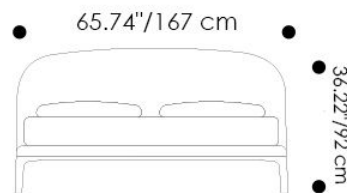

Rada is a bed with a flowing, intimate and delicate profile. The headboard curves backwards gently, inviting total relaxation, yielding to its form. The bed appears to derive from a single pen-stroke, its curves flowing seamlessly into metal feet.

Overall Dimensions: W x H x D

Queen Size Bed

65.74"/167 cm x 36.22"/92 cm x 90.15"/229 cm

King Size Bed

81.49"/207 cm x 36.22"/92 cm x 90.15"/229 cm