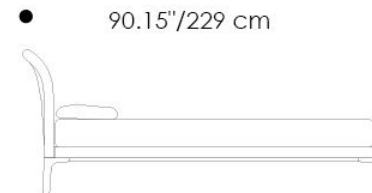

FINISHES

Cover Finish - Synthetic Leather

Artepelle 25

Base Finish - Metal

Bronzo

MATERIALS

- Synthetic Leather
- Metal

Rada Bed -

Rada is a bed with a flowing, intimate and delicate profile. The headboard curves backwards gently, inviting total relaxation, yielding to its form. The bed appears to derive from a single pen-stroke, its curves flowing seamlessly into metal feet.

Overall Dimensions: W x H x D

Queen Size Bed

65.74"/167 cm x 36.22"/92 cm x 90.15"/229 cm

King Size Bed

81.49"/207 cm x 36.22"/92 cm x 90.15"/229 cm