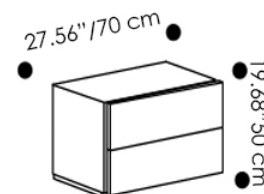

**Overall Dimensions:** W x H x D

**Wide Nightstand**

27.56"/70 cm x 19.68"/50 cm x 17.72"/45 cm