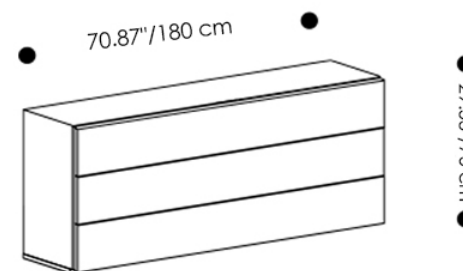

FINISHES

Structure & Top Finish - Metal

Rovere Laguna

MATERIALS

- Wood

People Dresser -

Dresser with handle-less fronts, provided with spacers as channels to open the drawers. Straight or off-set, floor-standing or wall-hung, they furnish the bedroom with their modern, refined appeal. A glamorous touch is afforded by adding lacquered, metallic or wooden inserts to arrangements.

Overall Dimensions: W x H x D

70.87\"/>