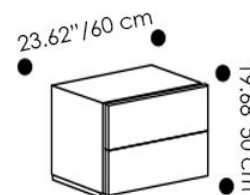

Overall Dimensions: W x H x D

Regular Nightstand

23.62"/60 cm x 19.68"/50 cm x 17.72"/45 cm

Wide Nightstand

27.56"/70 cm x 19.68"/50 cm x 17.72"/45 cm