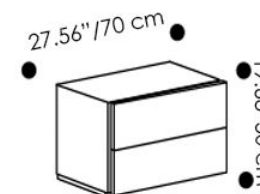

Overall Dimensions: W x H x D

Regular Nightstand

23.62"/60 cm x 19.68"/50 cm x 17.72"/45 cm

Wide Nightstand

27.56"/70 cm x 19.68"/50 cm x 17.72"/45 cm