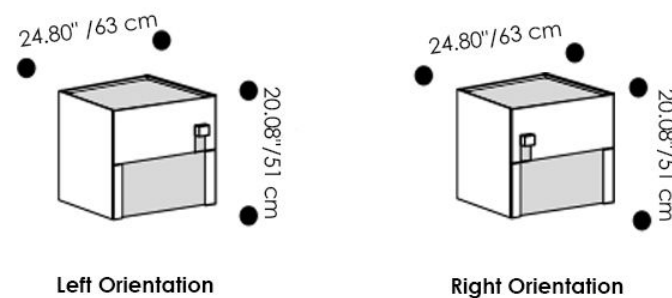

Left Orientation

Right Orientation

Overall Dimensions: W x H x D

24.80"/63 cm x 20.08"/51 cm x 18.50"/47 cm