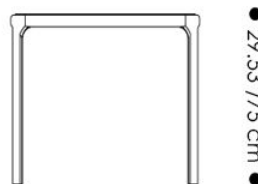

● 39.37"/100 cm ●

● 94.49"/240 cm ●

● 29.53"/75 cm ●

Overall Dimensions: W x H x D

94.49"/240 cm x 29.53"/75 cm x 39.37"/100 cm