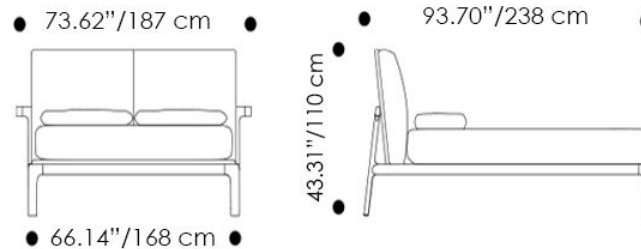

**Overall Dimensions:** W x H x D

**Queen Size Bed**

66.14"/ 73.62" (168/187 cm) x 43.31"/110 cm x 93.70"/238 cm

**King Size Bed**

81.89"/ 89.37" (205/227 cm) x 43.31"/110 cm x 93.70"/238 cm