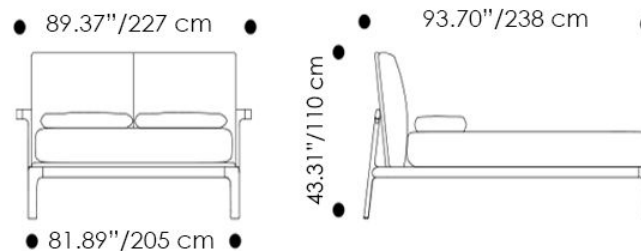

**Overall Dimensions:** W x H x D

**Queen Size Bed**

66.14"/ 73.62" (168/187 cm) x 43.31"/110 cm x 93.70"/238 cm

**King Size Bed**

81.89"/ 89.37" (205/227 cm) x 43.31"/110 cm x 93.70"/238 cm