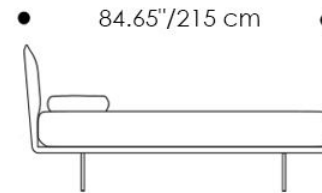

**Filo Bed -**

Filo's minimalist design and moderate dimensions let it discreetly and elegantly adapt to any environment. Like an uninterrupted seam, the fully-upholstered headboard and bed base frame create a single, continuous shape.

**Overall Dimensions: W x H x D**

**Queen Size Bed**

62.99"/160 cm x 38.18"/97 cm x 84.65"/215 cm

**King Size Bed**

78.74"/200 cm x 38.18"/97 cm x 84.65"/215 cm