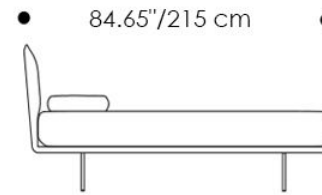

**Filo Bed -**

Filo's minimalist design and moderate dimensions let it discreetly and elegantly adapt to any environment. Like an uninterrupted seam, the fully-upholstered headboard and bed base frame create a single, continuous shape.

**Overall Dimensions: W x H x D**

**Queen Size Bed**

62.99"/160 cm x 38.18"/97 cm x 84.65"/215 cm

**King Size Bed**

78.74"/200 cm x 38.18"/97 cm x 84.65"/215 cm