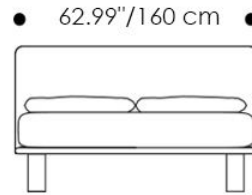

**Filo Bed -**

Filo's minimalist design and moderate dimensions let it discreetly and elegantly adapt to any environment. Like an uninterrupted seam, the fully-upholstered headboard and bed base frame create a single, continuous shape.

**Overall Dimensions: W x H x D**

**Queen Size Bed**

62.99"/160 cm x 38.18"/97 cm x 84.65"/215 cm

**King Size Bed**

78.74"/200 cm x 38.18"/97 cm x 84.65"/215 cm