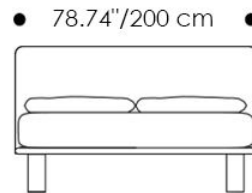

**Filo Bed -**

Filo's minimalist design and moderate dimensions let it discreetly and elegantly adapt to any environment. Like an uninterrupted seam, the fully-upholstered headboard and bed base frame create a single, continuous shape.

**Overall Dimensions: W x H x D**

**Queen Size Bed**

62.99"/160 cm x 38.18"/97 cm x 84.65"/215 cm

**King Size Bed**

78.74"/200 cm x 38.18"/97 cm x 84.65"/215 cm