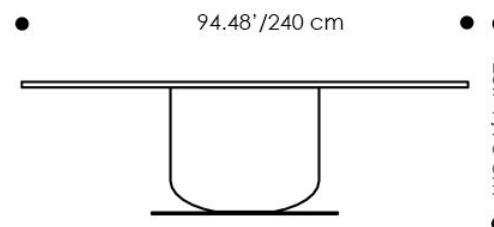

- Wood
- Metal

Ettore Oval Dining Table -

Sculptural, symbolic, bold: the table Ettore, homage to master designer Ettore Sottsass, stem from a desire to have fun assembling three classic, primary, geometric elements in an ironic way. The central leg, monumental in size, tapers at the base to produce a lighter look.

Overall Dimensions: W x H x D

94.48"/240 cm x 28.74"/73 cm x 47.24"/120 cm